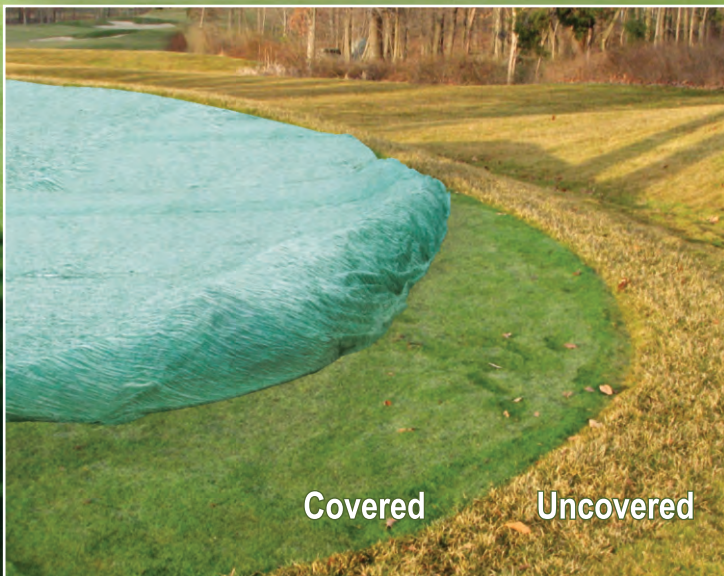

SUPREME-GREEN™

Golf and Sports Turf Cover

The Supreme-Green Golf and Sports Turf Cover is made of a specifically designed material to provide early green-up, accelerated germination and winter protection. The Supreme-Green cover encourages root development and rapid growth while extending your spring and fall seasons

Recommended for fall, winter and spring to protect the turf and accelerate germination

Promote earlier openings by 2 to 3 weeks.

Made of tough woven non-coated polyethylene material

Covered

Uncovered

- ▶ Promotes earlier openings by 2-3 weeks
- ▶ Reduces seed loss
- ▶ Promotes earlier root establishment
- ▶ Accelerates germination
- ▶ Protects from wind desiccation
- ▶ Reduces frost and ice damage
- ▶ Mildew & rot resistant
- ▶ UV treated for long life
- ▶ Lightweight for easy installation and removal
- ▶ Complete with anchor pegs & storage bag